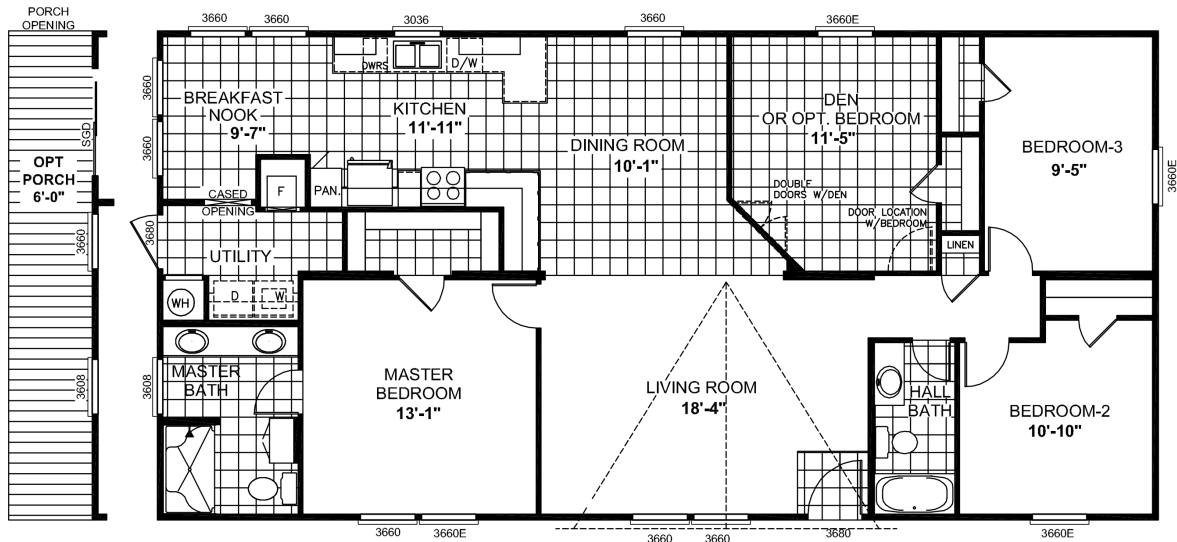

## Description

---

Popular family floorplan. Lots of cabinet space. Flex room can serve as an office or 4th bedroom.

The Dorado 9356 has been one of Oak Creek Lancaster's best selling models for some time. Why? Its flexible office off of the living room can be utilized as a fourth bedroom, giving families a home they can grow with. For the first time, you can now get it with an available 6 foot covered porch.

### KEY FEATURES

Office  
Covered Porch  
Pantry

Walk-in Closet  
Split Floorplan  
HVAC Vents in Ceiling

## Floorplan