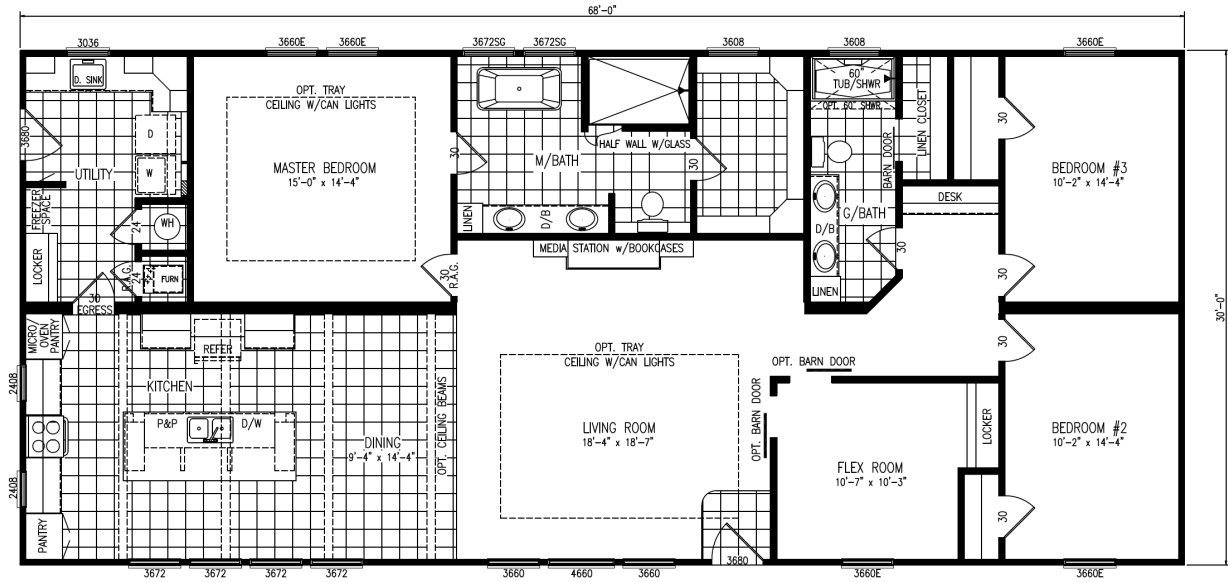

MODEL: M-2  
 30' x 68' 2,040 SQ.FT.  
 4 BEDROOMS, 2 BATHS

(<https://meridianfactorybuilt.com/wp-content/uploads/2019/09/M-268.png>)

# M-268

Sq. Ft. Size    Beds    Bathrooms  
**204030' 68'3 Bedrooms2 Bathrooms**

Price Range

**M Series**

Key Features

View 360° (</3d/m-268-3d/?fullscreen>)

Share 0

(<https://meridianfactorybuilt.com/floorplans/m-268/emailpopup/>)