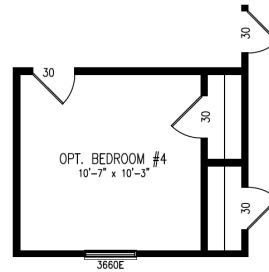

MODEL: M-2  
 30' x 68' 2,040 SQ.FT.  
 4 BEDROOMS, 2 BATHS

(<https://meridianfactorybuilt.com/wp-content/uploads/2019/09/M-268.png>)

# M-268

Sq. Ft. Size    Beds    Bathrooms  
**204030' 68'3 Bedrooms2 Bathrooms**

Price Range

**M Series**

Key Features

View 360° (</3d/m-268-3d/?fullscreen>)

Share 0

(<https://meridianfactorybuilt.com/floorplans/m-268/emailpopup/>)