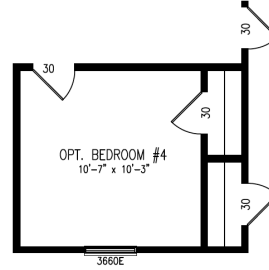

MODEL: M-2  
 30' x 68' 2,040 SQ.FT.  
 4 BEDROOMS, 2 BATHS

(<https://meridianfactorybuilt.com/wp-content/uploads/2019/09/M-268.png>)

# M-268

Sq. Ft. Size    Beds    Bathrooms  
**204030' 68'3 Bedrooms2 Bathrooms**

Price Range

**M Series**

Key Features

View 360° (</3d/m-268-3d/?fullscreen>)

Share 0

(<https://meridianfactorybuilt.com/floorplans/m-268/emailpopup/>)