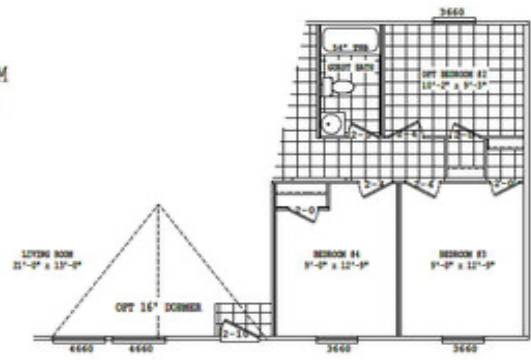

## Valu Maxx: VM-28563M

Model Details	
<b>Model:</b>	VM-28563M
<b>Sq. Ft. :</b>	1493
<b>Bedrooms:</b>	3
<b>Bathrooms:</b>	2
<b>Sections:</b>	Double-wide

[View Larger Floor Plan](#)

MODEL: 150VM28563M  
 3 Bedroom, 2 Bath  
 1493 Sq.ft.

<p>A CENTEX COMPANY                  COPYRIGHT © 1995</p>	MODEL: 150VM28563M	
	DESC: SALES LITERATURE	
	DATE: 1/27/19	SCALE: 3/4"=1'-0"
	PLANT: 080	ISSUE: XX
DESIGN: HOVE T.	DATE:	
	REVISIONS	DATE

VM-28563M Line Drawing