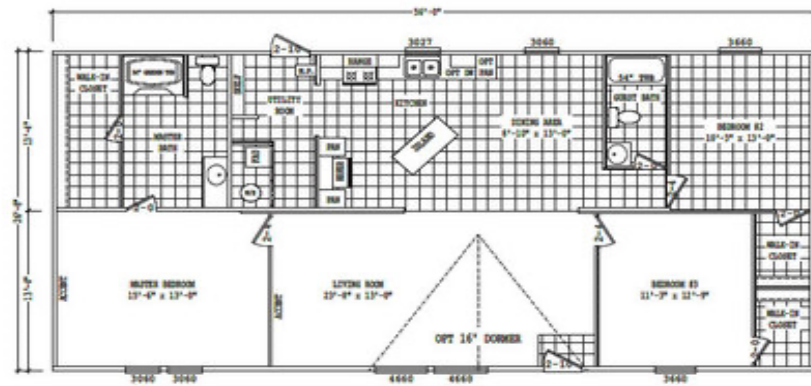

## Valu Maxx: VM-28563M

Model Details	
<b>Model:</b>	VM-28563M
<b>Sq. Ft. :</b>	1493
<b>Bedrooms:</b>	3
<b>Bathrooms:</b>	2
<b>Sections:</b>	Double-wide

[View Larger Floor Plan](#)

MODEL: 150VM28563M  
 3 Bedroom, 2 Bath  
 1493 Sq.ft.

<p>A CENTEX COMPANY                  COPYRIGHT © 1995</p>	MODEL: 150VM28563M	
	DESC: SALES LITERATURE	
	DATE: 1/27/19	SCALE: 3/4"=1'-0"
	PLANT: 080	ISSUE: XX
DESIGN: HOVE T.	DATE:	
	REVISIONS	DATE

VM-28563M Line Drawing