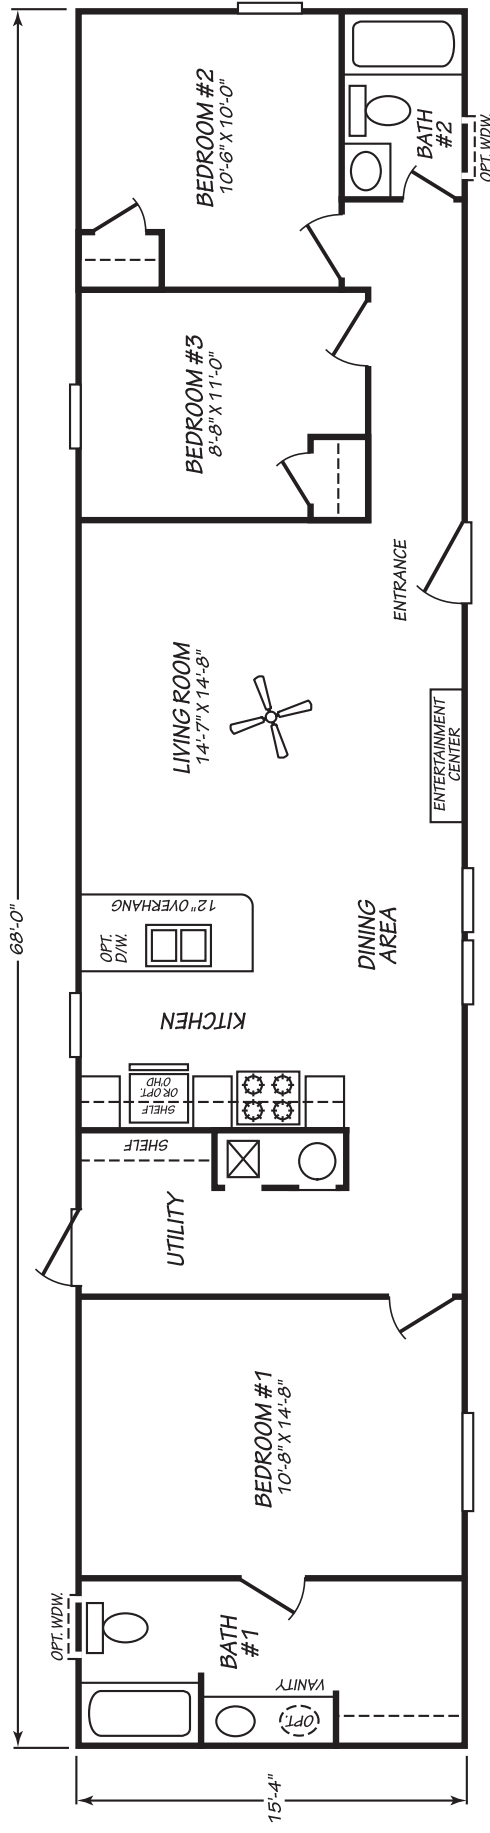

www.cavcohomes.com

VALUE MAXX PREMIER

MODEL 16683E

3 Bedroom • 2 Bath • 1,042 Square Feet

©2021 CAVCO HOMES INC. ALL RIGHTS RESERVED

Important: Because we continually update and modify our products, it is important for you to know that our brochures and literature are for illustrative purposes only. **ILLUSTRATIONS MAY SHOW OPTIONAL FEATURES.** All information contained herein may vary from the actual home we build. Dimensions are nominal length and width measurements are from exterior wall to exterior wall. We reserve the right to make changes at any time, without notice or obligation, in prices, colors, materials, specifications, features and models. Please check with your retailer for specific information about the home you select.